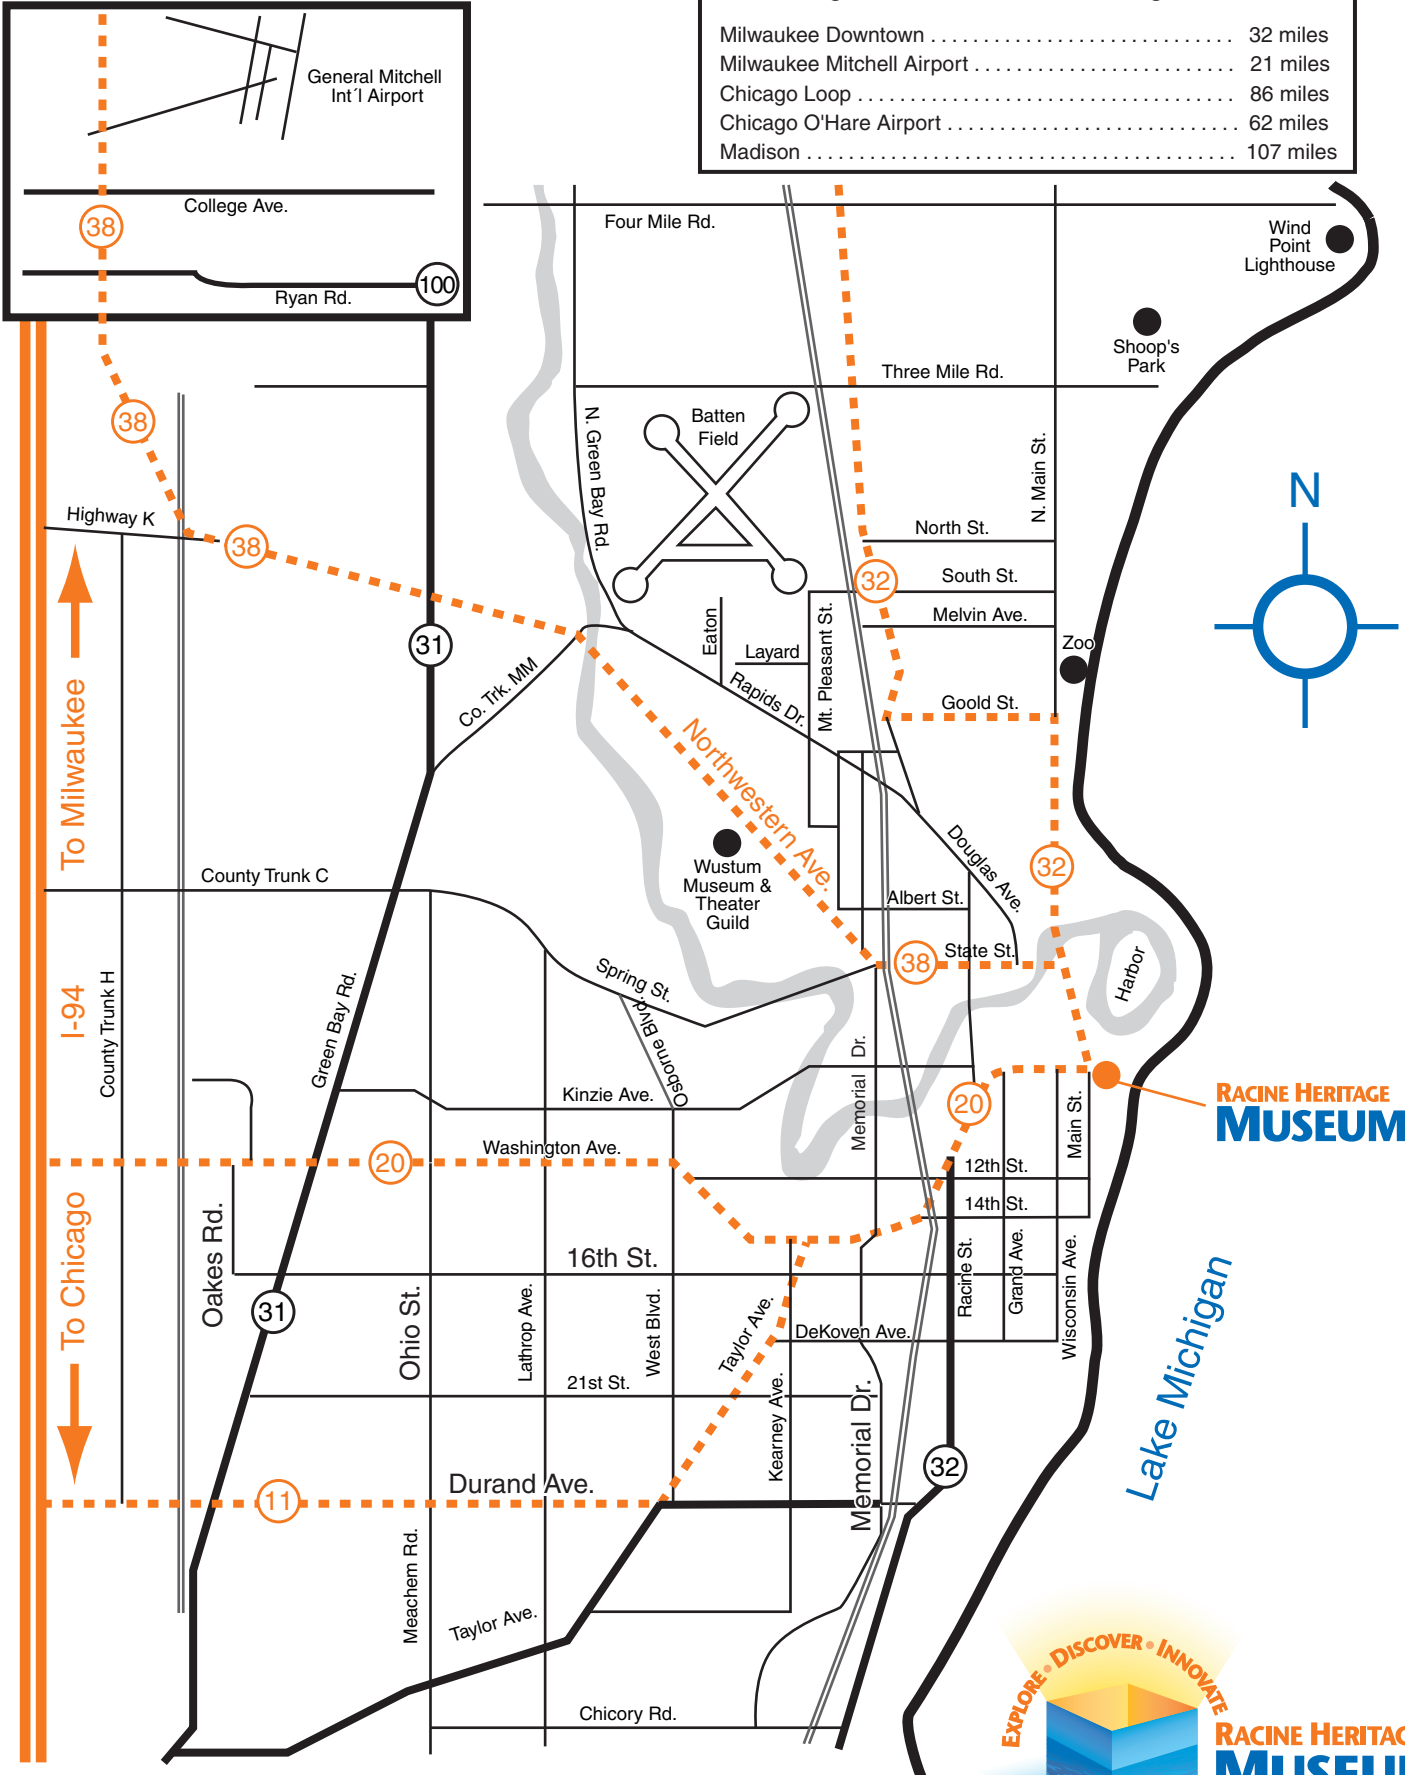

Driving distance to Racine Heritage Museum

Milwaukee Downtown	32 miles
Milwaukee Mitchell Airport	21 miles
Chicago Loop	86 miles
Chicago O'Hare Airport	62 miles
Madison	107 miles

RACINE HERITAGE MUSEUM

Lake Michigan

RACINE HERITAGE MUSEUM

LEGEND

- - - - - Travel Routes
- River
- = Railroad Tracks

Racine Heritage Museum
 701 Main Street
 Racine, WI 53403
 Tel. (262)636-3926
 Fax (262)636-3940